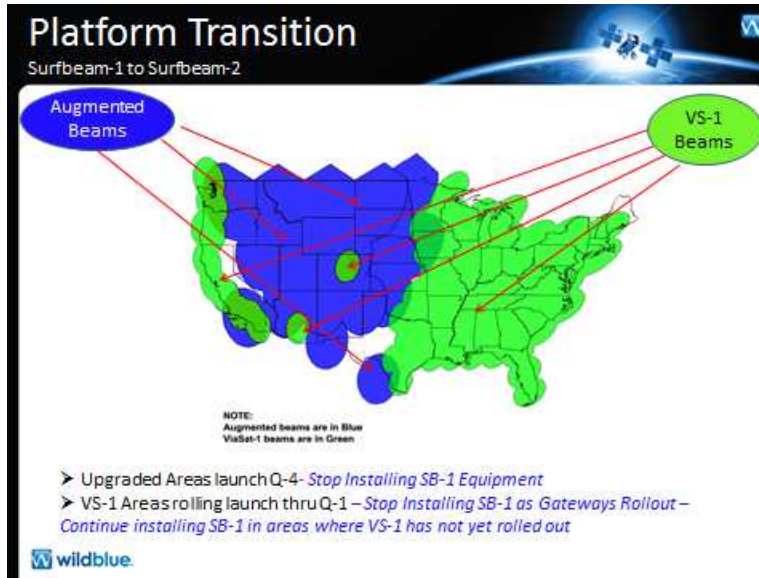

12 Mbps Download Coverage in Green 5 Mbps Download Coverage in Blue

Sign up today 828-890-8322 !